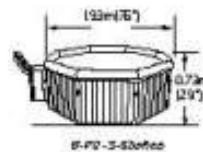

FEATURES

- > 10-136 air jets release thousands of bubbles that surround, support and massage the body
- > Variable-speed blower lets you adjust massage intensity between 3 levels
- > LCD touch screen
- > 6 to 6 seating with extra seat cushions on the spa floor
- > Global control system
- > PTC heating technology and heats up to 62 degree/D d F (162)
- > Spa ozone generator
- > Harvest brown or metallic silver plastic wood frame, durable and durable
- > Cloudy white 5-layer 7-inch 6-layer reinforced PVC liner for inner tub with brown or silver PVC leather top trim
- > Upgraded heat preservation foam mat included