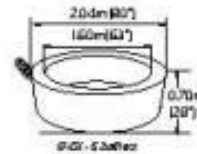

FEATURES

- 85-130 air jets release thousands of bubbles that surround, support and massage the body
- Variable-speed blower lets you adjust massage intensity between 3 levels
- LCD touch screen
- 4 to 6 seating with extra seat cushions on the spa floor
- Built-in heater and heats up to 42 degrees
- PTC heating technology
- Integrated spa ozone generator
- Premium crocodile skin pattern PVC leather cover with gold bottom panel
- Golden-brown embossed M-Spa logo on spa cover
- 8mm Tech-G-layer reinforced PVC and solid black premium PVC liner for inner tub
- Gold M-Spa logo upper head
- Upgraded heat preservation foam mat included
- Gold M-Spa logo upper head