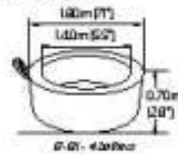

FEATURES

- 85-130 air jets release thousands of bubbles that surround, support and massage the body
- Variable-speed blower lets you adjust massage intensity between 3 levels
- LCD touch screen
- 4 to 6 seating with extra seat cushions on the spa floor
- Built-in heater and heats up to 42 degrees
- PTC heating technology
- Integrated spa ozone generator
- Premium crocodile skin pattern PVC leather cover with gold bottom panel
- Golden-brown embossed M-Spa logo on spa cover
- 8mm Tech-G-layer reinforced PVC and solid black premium PVC liner for inner tub
- Gold M-Spa logo upper head
- Upgraded heat preservation foam mat included
- Gold M-Spa logo upper head