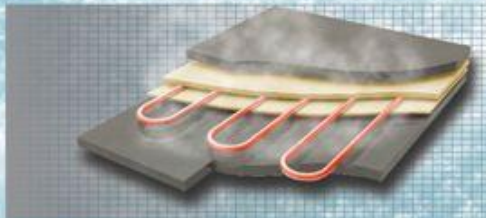

Electric Heating Preservation Mat Structure

Compatible With All The MSpa Products. Energy-saving Design. Create A Cozy And Safe Winter Spa Treatment.

- Waterproof PVC Leather Material
- Max. Exposure Temperature: -10-60°C
- Takes less than 5 minutes to the surface temperature 70°C (158°F)

MSpa Electric Heating Preservation Mat offers a comfortable, affordable, easy and straightforward spa heating solution for all MSpa products.

- Consists of a heating cable secured into a laminated PVC mesh fabric
- Heating wire: thickness of wire 1/8"
- Silent and maintenance free
- For indoor or outdoor installation in dry condition

Quick Heating   Energy-Efficient   User-Friendly

Cozy is...

A MUST.

ELECTRIC SPA HEATING MAT