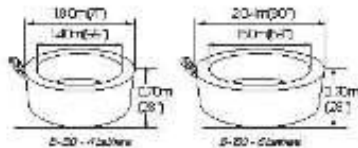

FEATURES

- > 10-130 jet jobs to create thousands of bubbles that surround support and massage the body
- > Needle speed blow jets your jet stream separates into 3 levels
- > 10 LED touch screen
- > 4 to 5 seating with wide seat cushions on the spa floor
- > Built-in side table and built-in LED lights
- > FFC heating technology
- > Integrated speed massage jets
- > Mysticbac with silver tough woven PVC leather cover material
- > Solid base premium PVC liner