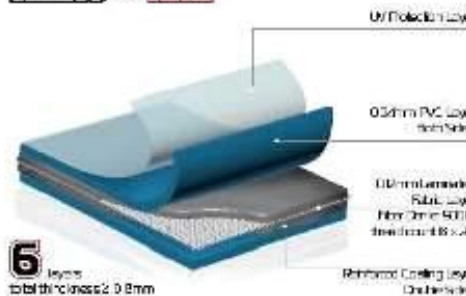

FABRICS & FINISHES

PACKAGE A

1. UV Protection Layer
2. Durable and Tough Reinforced PVC
3. Low Flammability
4. Appealing Looking
5. Eco-Friendly
6. Supported by 1 Year Warranty

PACKAGE B

PACKAGE C