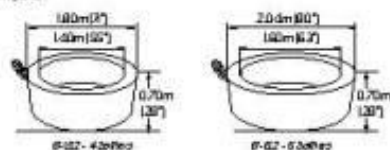

FEATURES

- > 16-138 air jets release thousands of bubbles that surround, support and massage the body
- > Variable-speed blower lets you adjust massage intensity between 3 levels
- > LCD touch screen
- > 4 to 6 seating with soft seat cushions on the spa floor
- > Built-in heater and heats up to 42 degrees
- > PTC heating technology
- > Integrated spa ozone generator
- > Resilge castrich skin pattern PVC leather cover with silver bottom panel
- > Silver head embossed MSpa logo on spa cover
- > Rhino-Tech 6-layer reinforced PVC and pearl white premium PVC liner for inner tub
- > Silver MSpa logo apper head
- > Upgraded heat preservation foam mat included