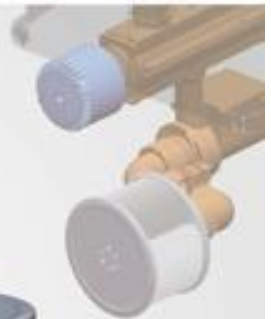

1000000

PERFECT SPA HEATING

PTC Heating Technology

MSpa has applied the PTC (Positive Temperature Coefficient) technology on all spa products. It provides you with a warm and comfortable spa experience and ensures a quick heat-up function.

1. High Efficiency Ceramic Heating Technology
2. Better Heating Performance Compared to Stainless Steel Heating Element
3. Energy Saving and Low Cost of Operation
4. Longer Service Life
5. MSpa PTC Patent

6. Five Key Safety Protection
  - i. Heater Protection
  - ii. Temperature Assistance
  - iii. Maximum Temperature Protection
  - iv. Built-in Circuit Breaker
  - v. Triple-Insulation Design

All Around Bubbling Design

What will I experience?

Proprietary 360-degree air jet system fills the spa with thousands of bubbles. Staggered jets push bubbles into the center of the spa, creating a balanced, all-encompassing body massage. The newly upgraded outer strip ensures a controlled bubbling massage that focuses on the neck, back or legs.

Air. Water. Bliss.

Bold. Innovation.

Bold. Technology

Whisper Quiet Design

Spa With Built In "Shhh" Feature

Technology Challenge

SILENT SYSTEM — ENDURANCE — ENERGY SAVING

A whisper which is something you experience

Smart Filtration

Advanced 4-hour auto-filtration function with the upgraded filter cartridge featuring a 120 pleats, and a filtration area of 0.4m². MSpa has the most number of pleats and best filtration efficiency in the market.

HEIGHT OF 8.8cm (3.4")

Energy Saving

ANTIMICROBIAL END CAPS
Prevents bacteria growth on the filter. Break resistant.