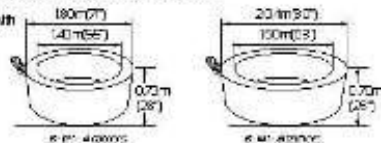

FEATURES

- > 70-80 air jets release thousands of bubbles all the way around, supporting massage to the body
- > 14 jets also blow air side you adjust massage intensity between 3 zones
- > LCD touch screen
- > 4 hot seating with stainless aluminum telescopic floor
- > Natural looking stainless steel jets 42 degrees
- > FPC heating technology
- > Integrated spa ozone generator
- > Easy care tough woven PVC leather cover with diver bottom panel and abbecladder
- > Solid the frame in PVC resin
- > Easy care tough woven PVC leather cover with abbecladder and backrests
- > Solid bottom in PVC resin