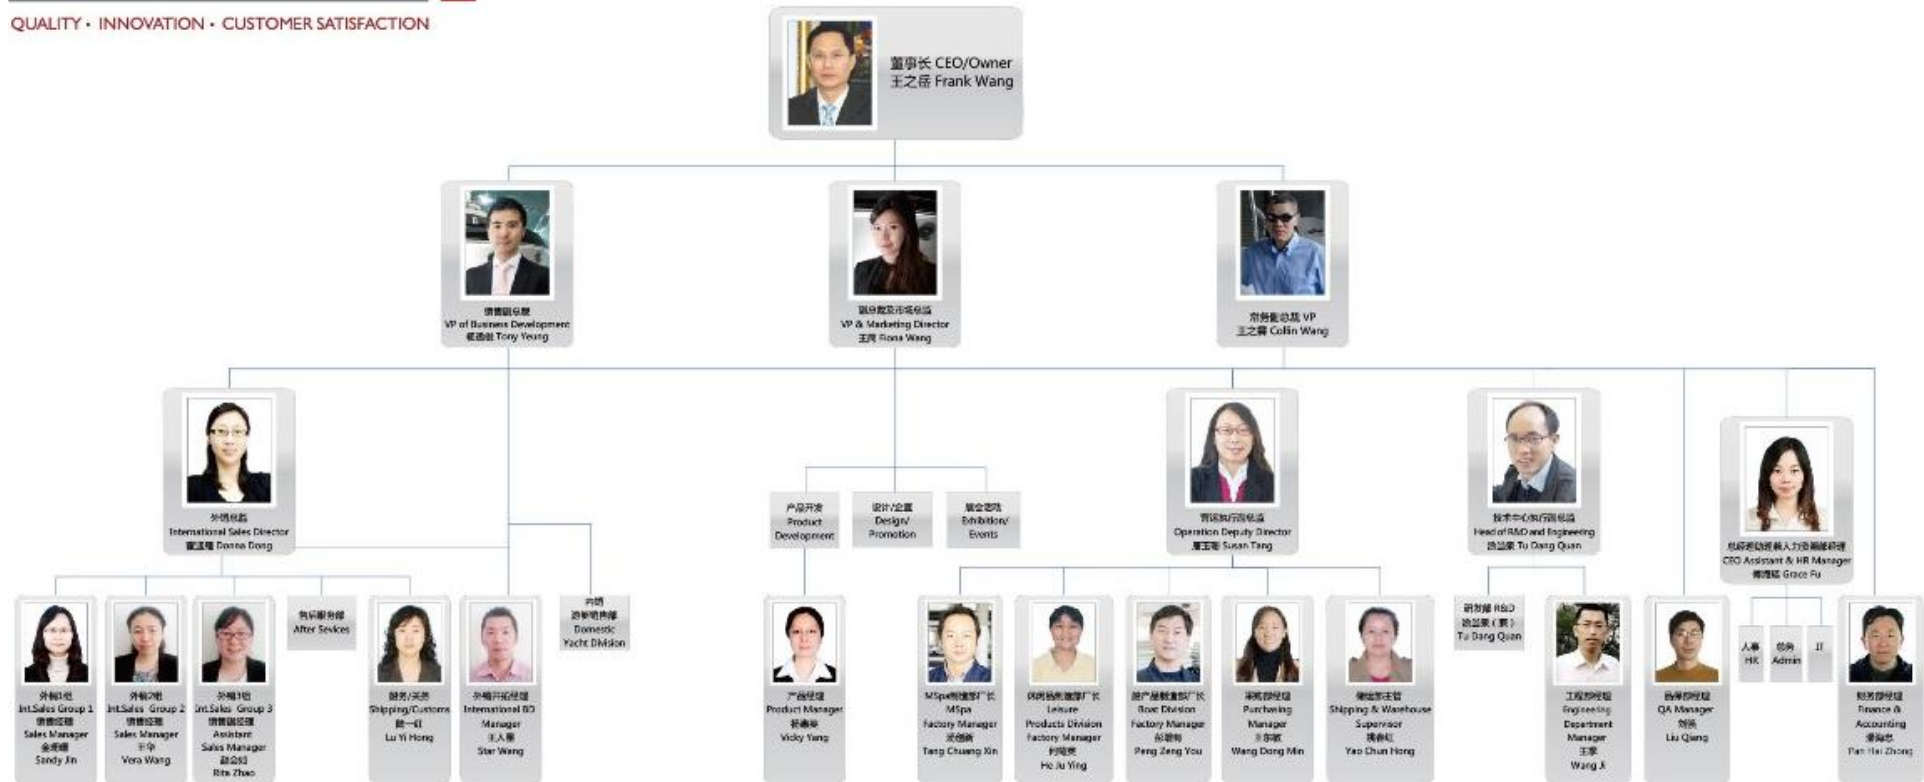

公司结构图 Company Structure