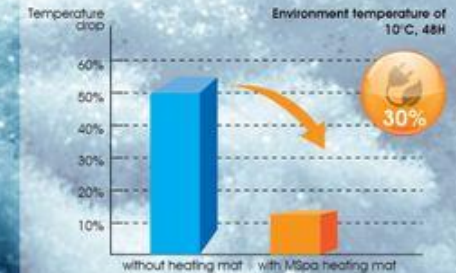

ORPC-Oriental Recreational Products (Shanghai) Co.,Ltd. Address: 1699 Daye Road, Fengyan, Shanghai, China. Tel: 86-21-57402084 Fax: 86-21-57401306 Email: info@oipa.com.cn www.the-mspa.com

Winter Electric Heat Mat B0301965

Offers great effect to retain constant temperature for MSpa use in the winter time. Round shape. Fits to all models. Laminated PVC material. Spec: 220-240V. 400W. Diameter: 1.2m(47")