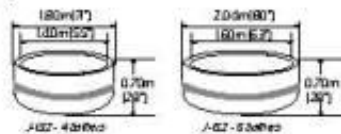

FEATURES

- > 5-8 hydro massage jets can be individually adjusted for water flow and direction
- > 0.5HP pump for adjusting massage intensity
- > 4-6 seating with all around cushion seating integrated into the spa floor
- > External control box
- > Heats up to 42°C / 108°F 8/52
- > PTC heating technology
- > Upgraded heat preservation foam mat included
- > Silver thread embroidered 4 Size logo on the cover and silver zipper head
- > Easy drain design
- > Cream white prestige oxbitch skin pattern PVC leather come with silver panel and trim.
- > Rhino-Tech 6-lever reinforced PVC and panel white premium thick PVC liner for inner tub
- > Remote control
- > Electric air pump