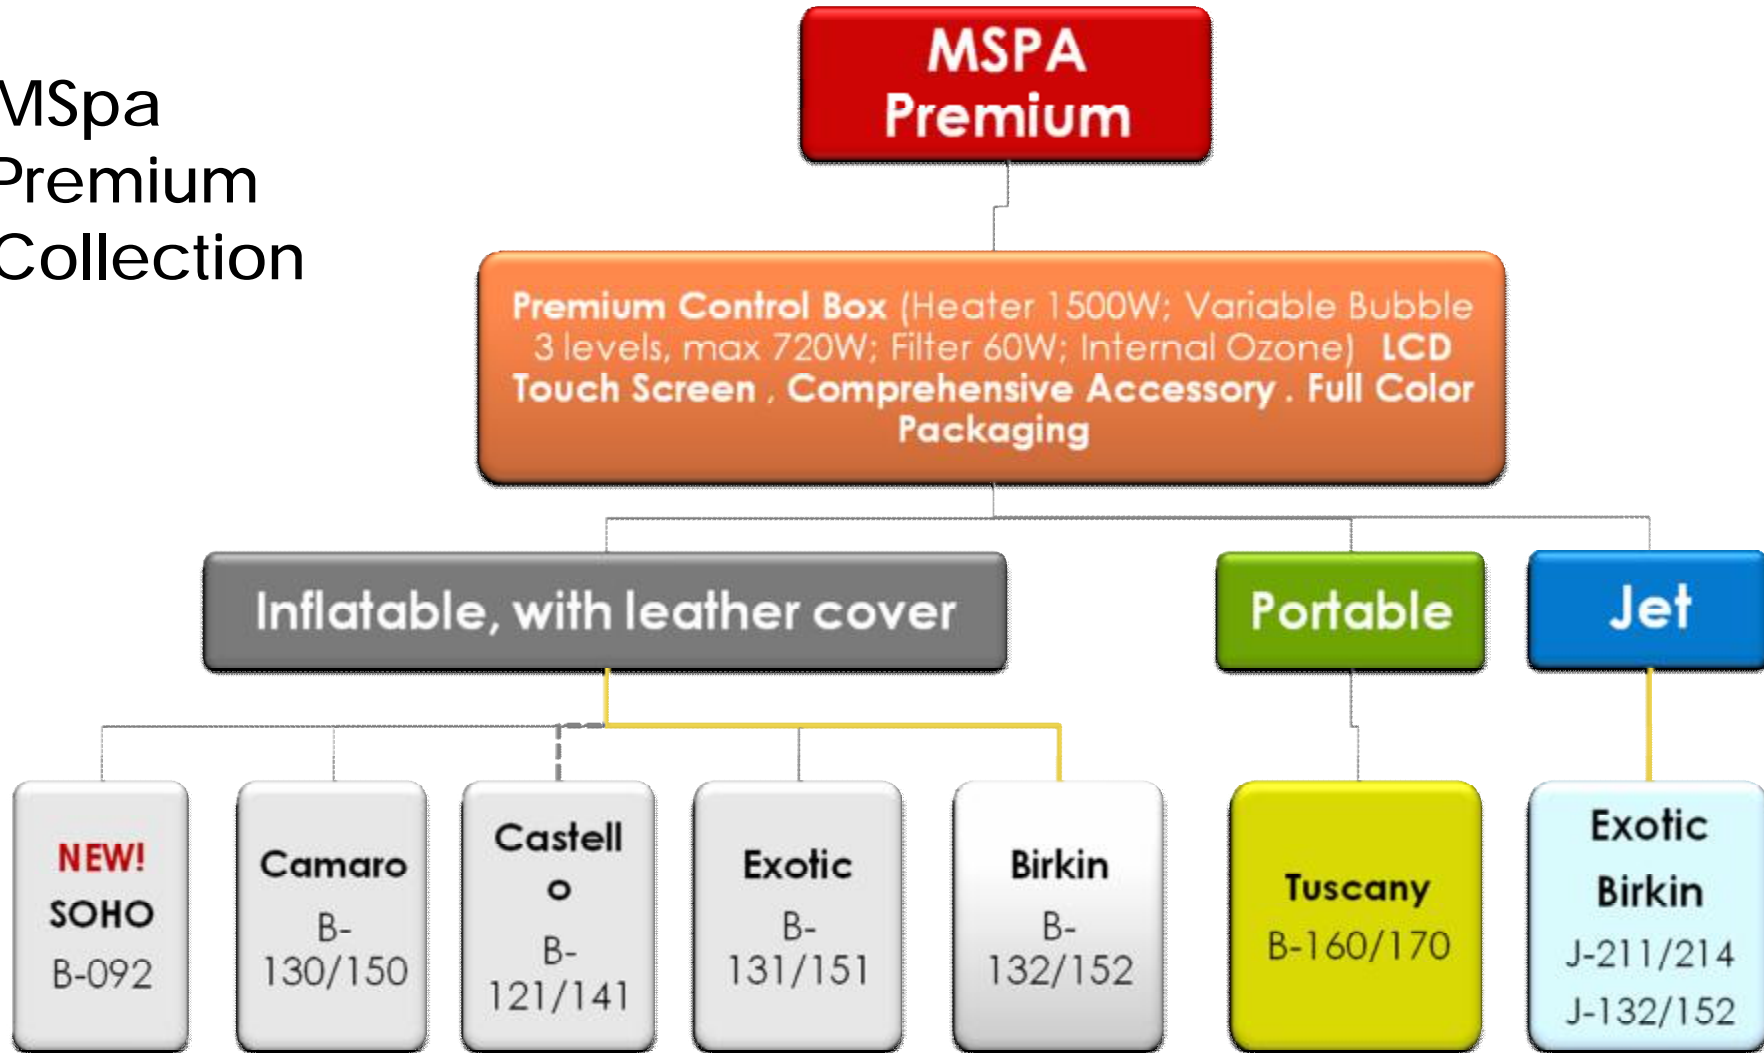

Where Luxury Is Affordable

Mspa Premium Collection