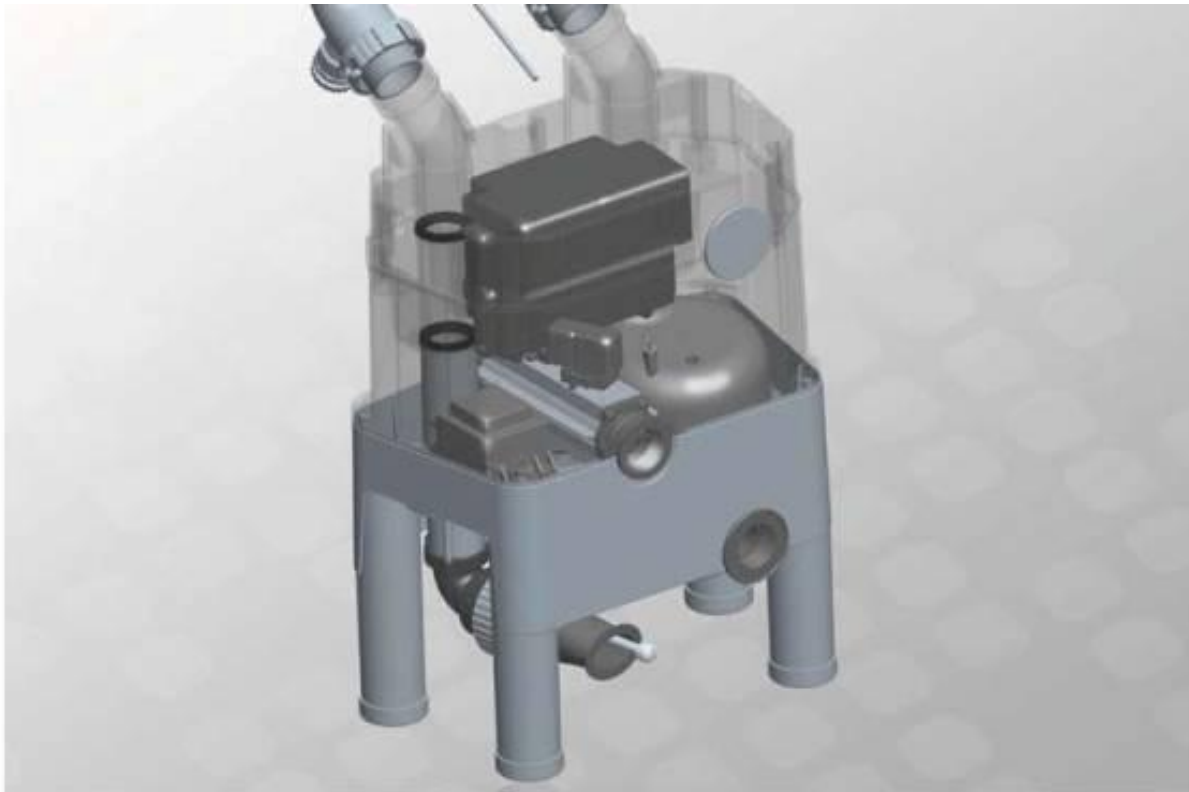

INNOVATION & EXPERIENCE

Glamour by the spa retreat