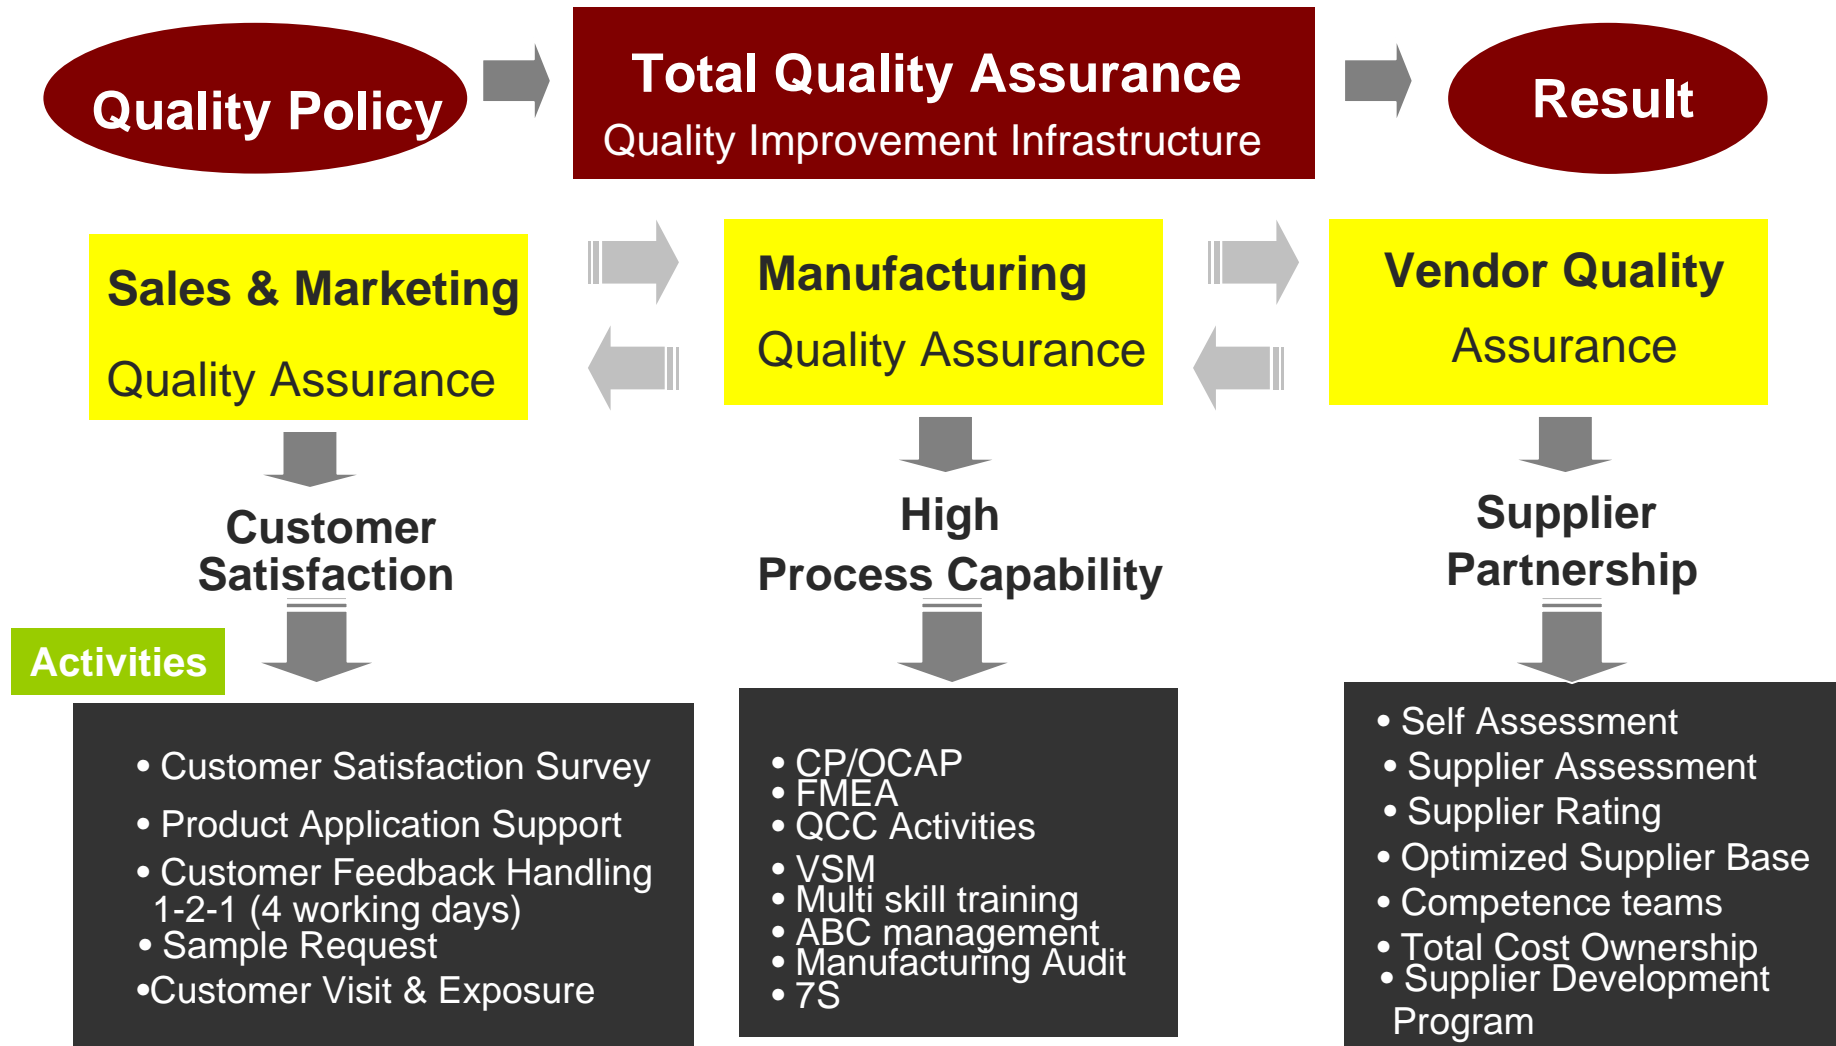

ORPC®

Our Clients 我们的客户

Carrefour

Auchan

Welkom bij Fonteyn

MSpa Production Flow Chart

1. Inflated Spa Shell Production

2. Control Unit Assembly

3. Control Box Function Test

6. Cleaning & Packaging

5. Integration Test

4. Integration Assembly

Boat Production Flow Chart

1. Pattern Cutting

2. Tube Manufacturing

3. Inflation Test