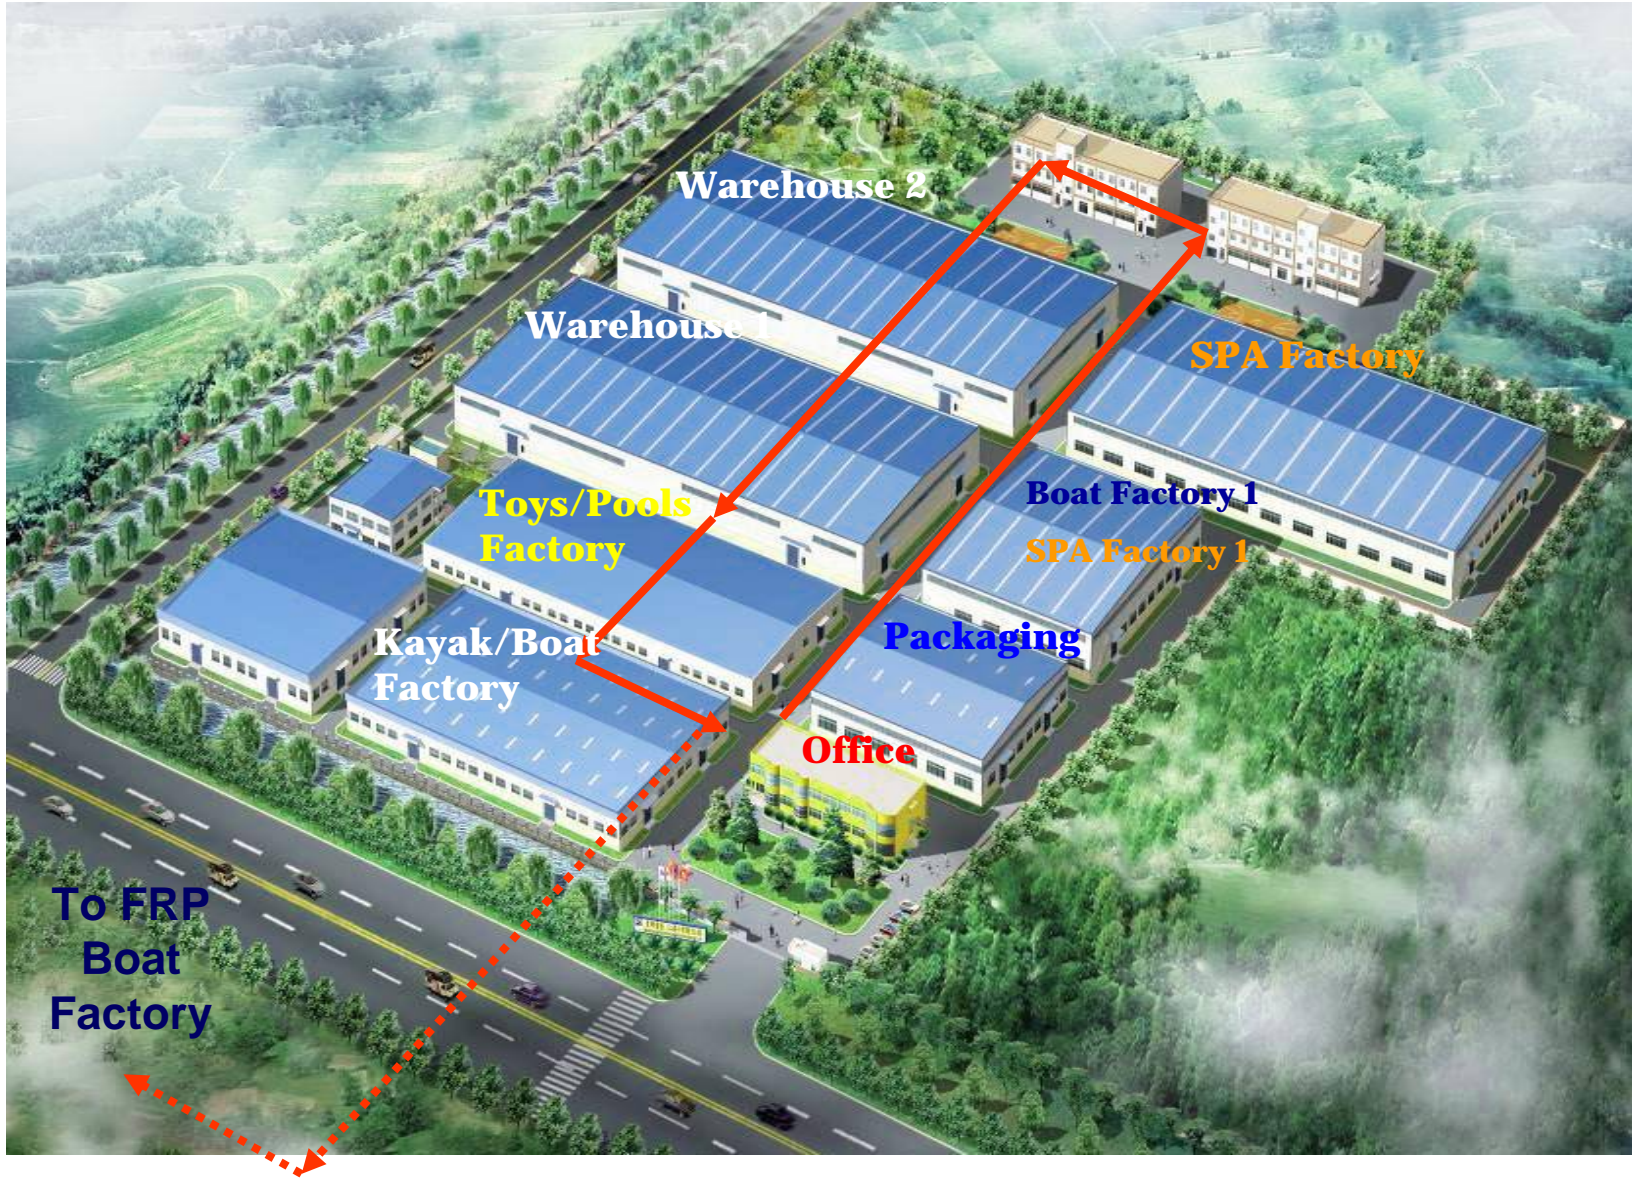

**Shanghai High-Tech Company
Certificate**